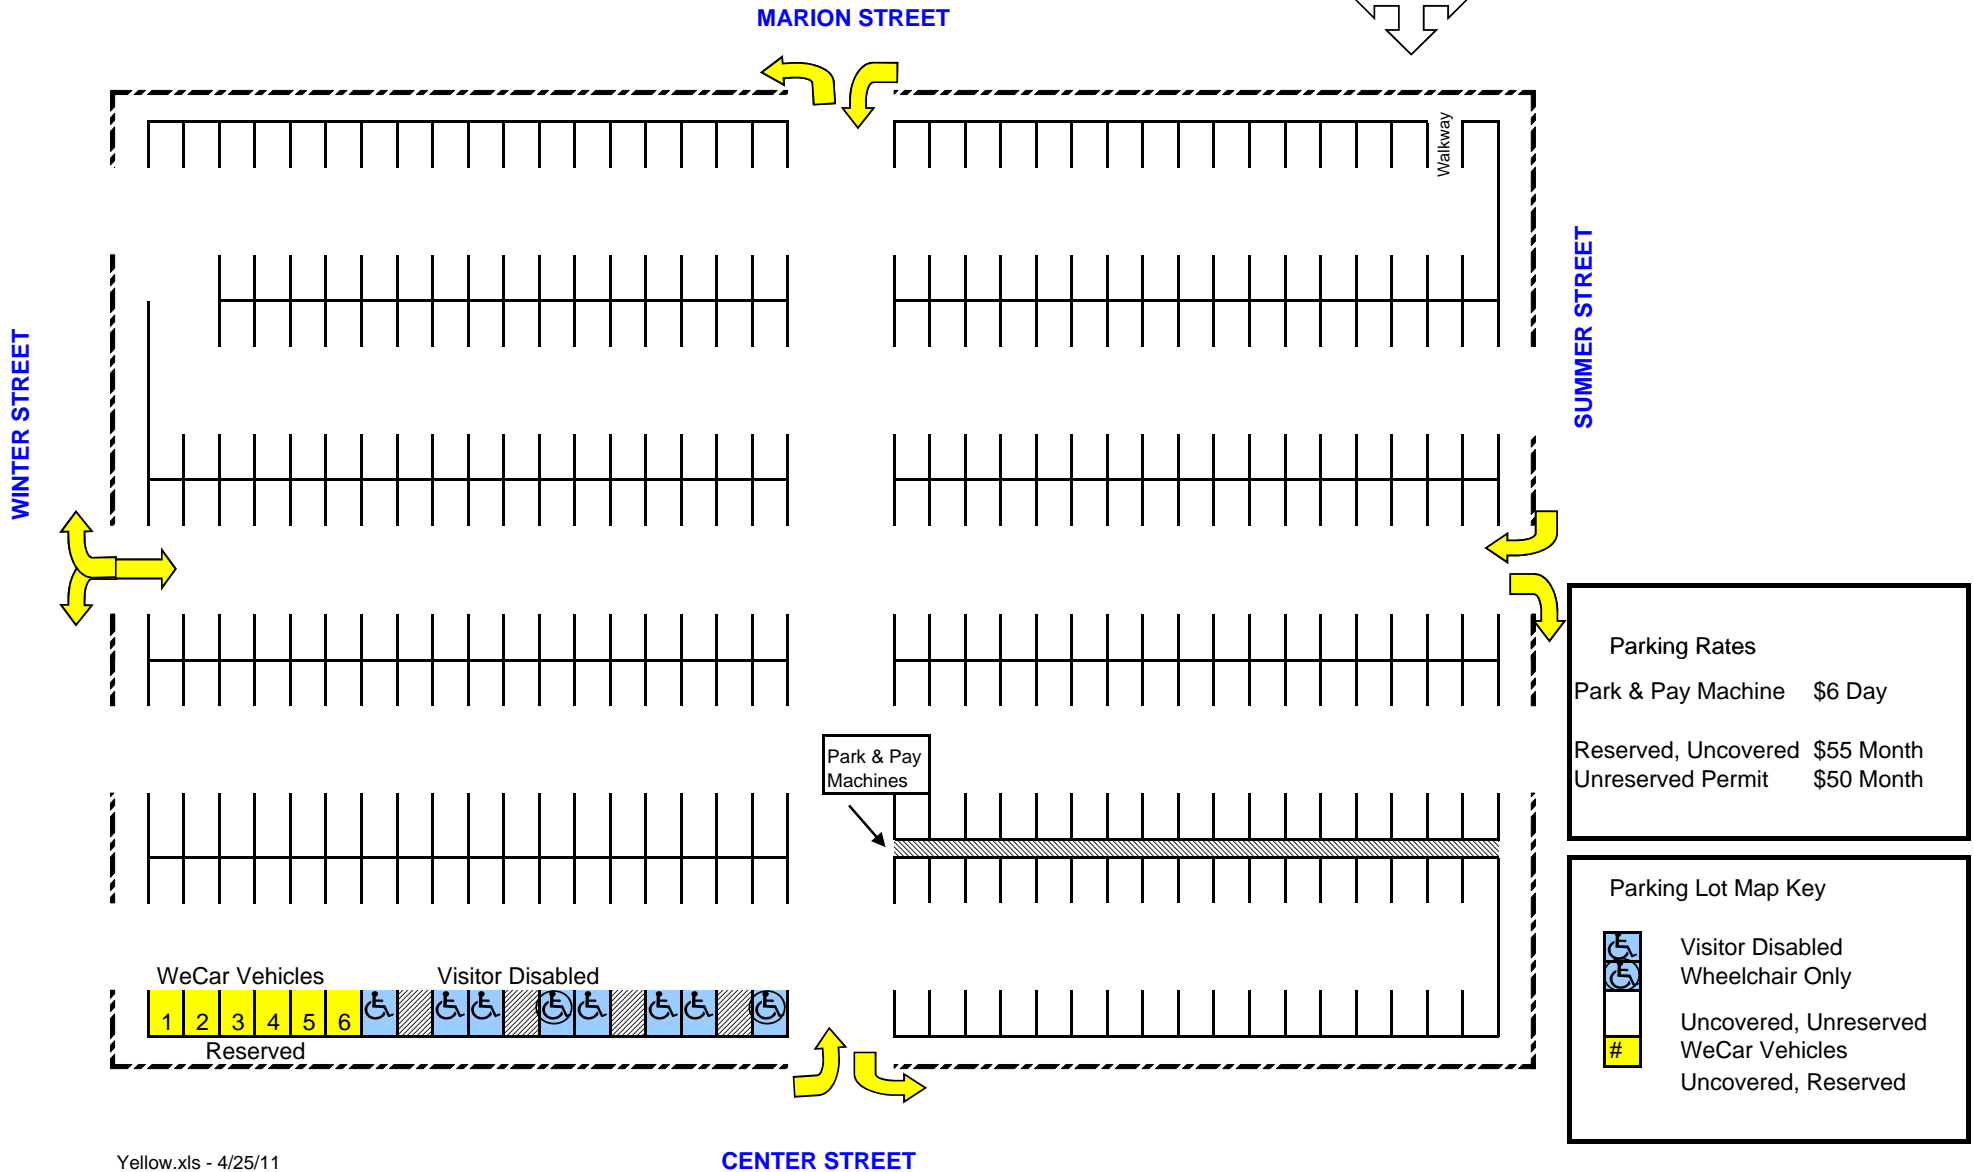

Yellow Lot 641
860 Marion Street NE

Parking Rates	
Park & Pay Machine	\$6 Day
Reserved, Uncovered	\$55 Month
Unreserved Permit	\$50 Month

Parking Lot Map Key	
	Visitor Disabled
	Wheelchair Only
	Uncovered, Unreserved
	WeCar Vehicles
	Uncovered, Reserved